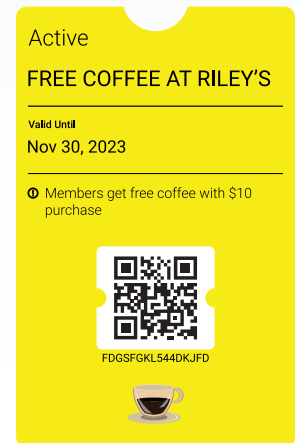

Digital Membership Cards!

Implement eMembership solution by MuseumAnywhere and have member download cards in Apple and Google wallet, see benefits, get automated renewal reminders, send custom messages to keep them engaged.

Google Wallet Card

Apple Wallet Card

Digital Ticket

Digital Coupon

eMembership card works with these systems and more

- eMembership Cards
- Digital Tickets
- Digital Coupons
- Guest Passes

eMembership ROI

- Reduced work for Membership staff.
 - Save recurring costs of printing, separating, matching with letter, stuffing.
- Cut down mailing expense for reminders and cards.
 - Prompt renewals save you even more money with less reminders to send.