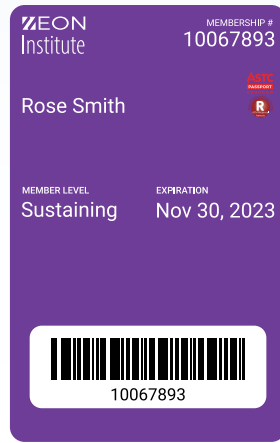

Digital Membership Cards!

Implement eMembership solution by MuseumAnywhere and have member download cards in Apple and Google wallet, see benefits, get automated renewal reminders, send custom messages to keep them engaged.

Google Wallet Card

Apple Wallet Card

Digital Ticket

Digital Coupon

eMembership card works with these systems and more

- eMembership Cards
- Digital Tickets
- Digital Coupons
- Guest Passes

eMembership ROI

- Reduced work for Membership staff.
 - Save recurring costs of printing, separating, matching with letter, stuffing.
- Cut down mailing expense for reminders and cards.
 - Prompt renewals save you even more money with less reminders to send.