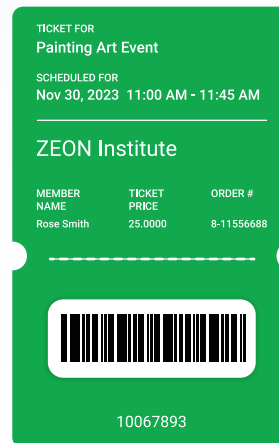

Digital Membership Cards!

Implement eMembership solution by MuseumAnywhere and have member download cards in Apple and Google wallet, see benefits, get automated renewal reminders, send custom messages to keep them engaged.

Google Wallet Card

Apple Wallet Card

Digital Ticket

Digital Coupon

eMembership card works with these systems and more

- eMembership Cards
- Digital Tickets
- Digital Coupons
- Guest Passes

eMembership ROI

- Reduced work for Membership staff.
 - Save recurring costs of printing, separating, matching with letter, stuffing.
- Cut down mailing expense for reminders and cards.
 - Prompt renewals save you even more money with less reminders to send.