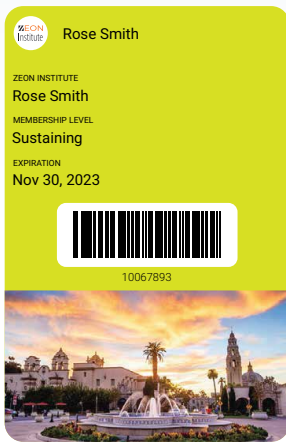

Digital Membership Cards!

Implement eMembership solution by MuseumAnywhere and have member download cards in Apple and Google wallet, see benefits, get automated renewal reminders, send custom messages to keep them engaged.

Google Wallet Card

Apple Wallet Card

Digital Ticket

Digital Coupon

eMembership card works with these systems and more

- eMembership Cards
- Digital Tickets
- Digital Coupons
- Guest Passes

eMembership ROI

- Reduced work for Membership staff.
 - Save recurring costs of printing, separating, matching with letter, stuffing.
- Cut down mailing expense for reminders and cards.
 - Prompt renewals save you even more money with less reminders to send.